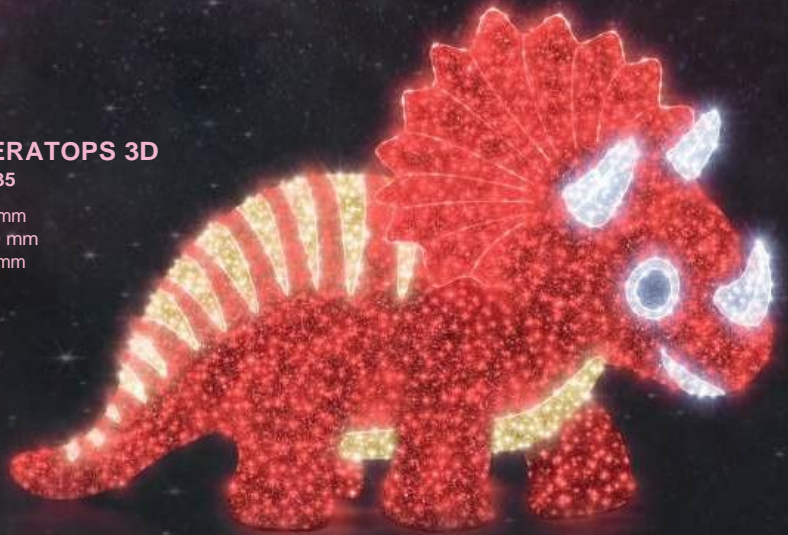

Family Collection

TRICERATOPS 3D

POL-3935

- ↑ 3500 mm
- 1500 mm
- ➔ 5000 mm