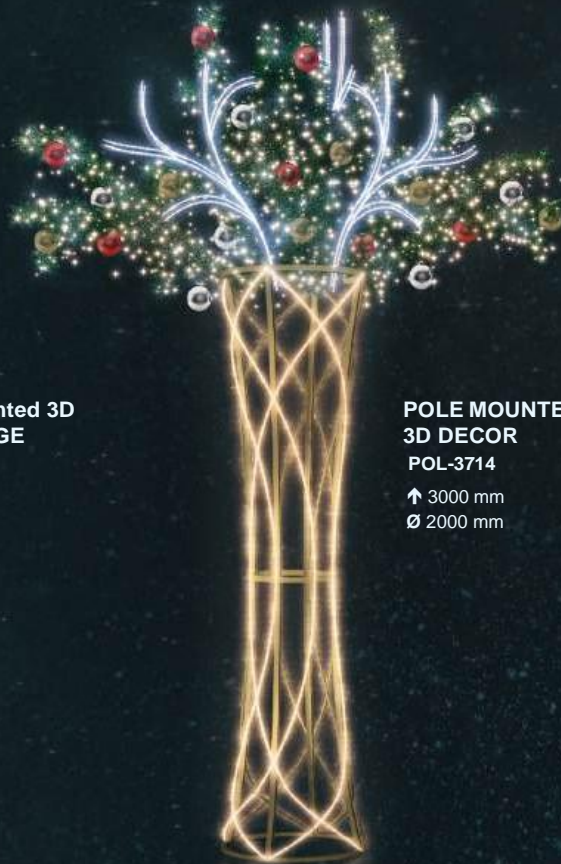

# Traditional Christmas

**POLE MOUNTED 3D  
DAGENHAM**  
POL-1742  
↑ 3000 mm  
Ø 1000 mm

**POLE MOUNTED 3D  
LEWISHAM**  
POL-1741MB  
↑ 3000 mm  
Ø 1000 mm

**POLE MOUNTED 3D  
MERTON**  
POL-1027  
↑ 3100 mm  
Ø 900 mm

**POLE MOUNTED 3D  
HARROW**  
POL-1713  
↑ 2250 mm  
Ø 950 mm

**POLE MOUNTED  
3D DECOR**  
POL-3713  
↑ 4200 mm  
Ø 1200 mm

**Pole mounted 3D  
REDBRIDGE**  
POL-1021  
↑ 4500 mm  
Ø 1000 mm

**POLE MOUNTED  
3D DECOR**  
POL-3714  
↑ 3000 mm  
Ø 2000 mm