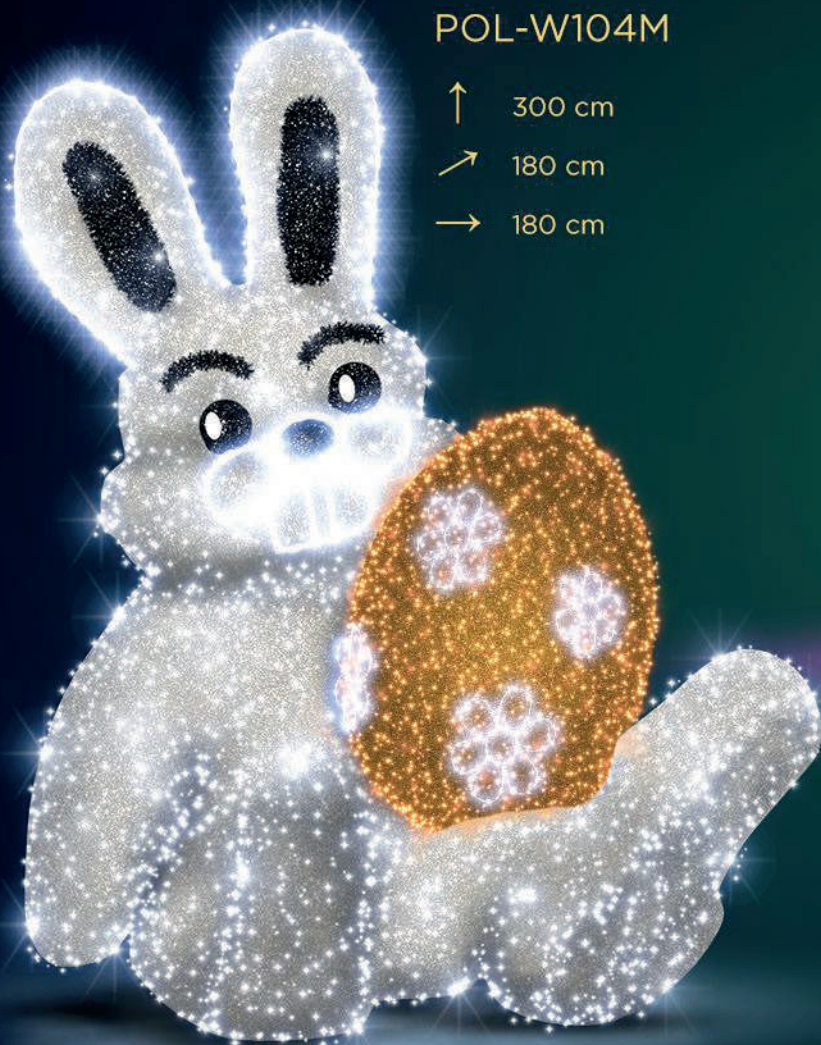

→ 200 cm

Easter

The decorations can have any color of filling.

SCHNIERER
LIGHTING

3D decorations

POL-W104M

↑ 300 cm
↗ 180 cm
→ 180 cm

POL-W108M